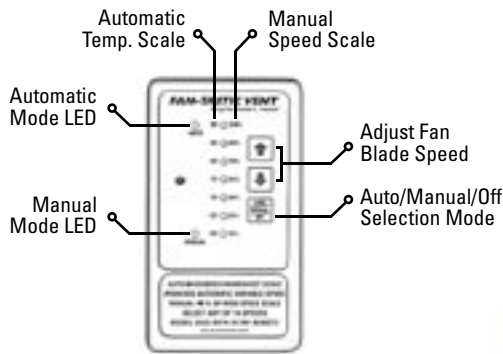

FEATURES

FAN FEATURES:

- 12 volts with low amp. draw (0.2-1.9 amps)
- Reverse air flow switch
- Fits standard opening
- Rain sensor-shuts the dome when wet
- 2 wire 12 VDC hookup

REMOTE FEATURES:

- Radio frequency remote
- Wall cradle - park your Fan-Tastic Vent remote when traveling or for fixed wall operation
- Automatic variable speed (Thermostat actuated mode)
- Manual speed (14 fixed settings)
- 2 AA batteries included