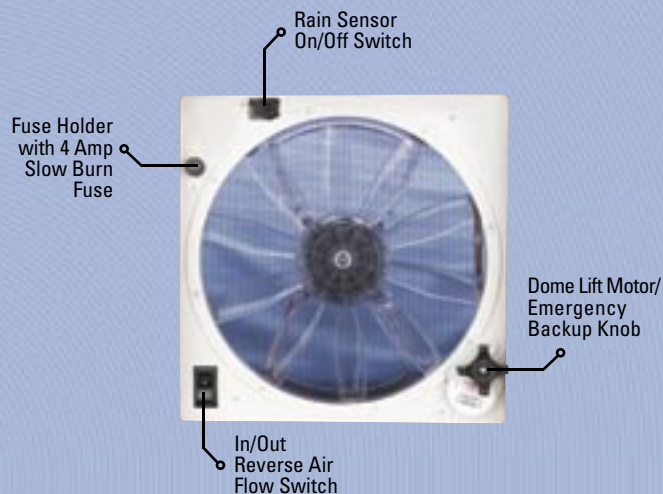

FAN-TASTIC VENT®
Brings the Outside in...Instantly®

6600R/417
COACH INTERIOR FAN FEATURES: